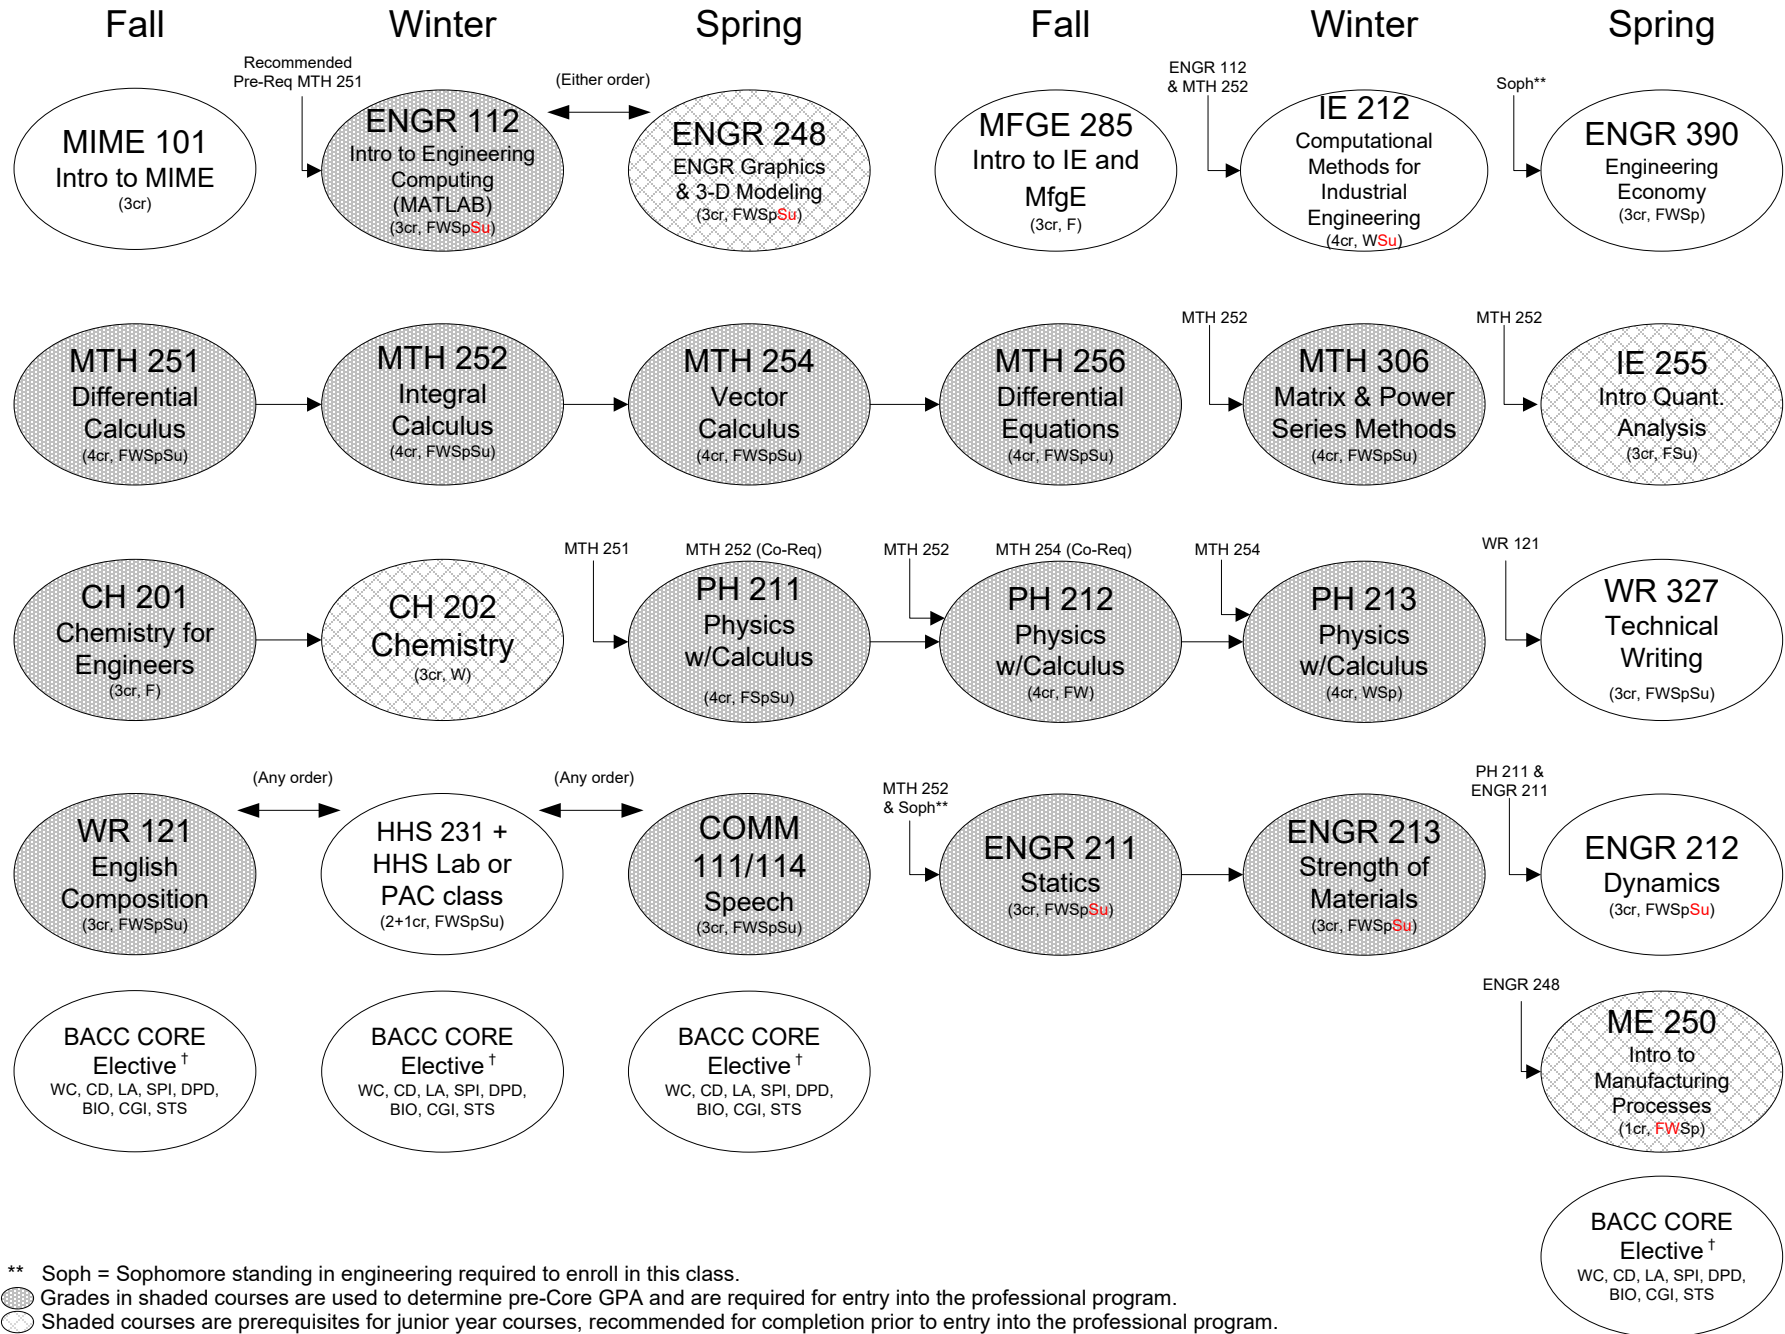

Pre-Manufacturing Engineering

Updated 08/31/2017

** Soph = Sophomore standing in engineering required to enroll in this class.

Grades in shaded courses are used to determine pre-Core GPA and are required for entry into the professional program.

Shaded courses are prerequisites for junior year courses, recommended for completion prior to entry into the professional program.

Courses listed in red as being available during a term, may or may not actually be offered.

† Bacc Core Elective courses are taken to complete OSU's baccalaureate core curriculum (<http://catalog.oregonstate.edu/bcc.aspx>) and need only be taken sometime before graduation. For MfgE majors, the eight Bacc Core Elective courses consist of one course each in the areas of western culture (WC), cultural diversity (CD), literature and the arts (LA), social processes and institutions (SPI), biological science (BIO), difference, power and discrimination (DPD), contemporary global issues (CGI), and science, technology and society (STS).

For MfgE majors, the eight Bacc Core Elective courses consist of one course each in the areas of western culture (WC), cultural diversity (CD), literature and the arts (LA), social processes and institutions (SPI), biological science (BIO), difference, power and discrimination (DPD), contemporary global issues (CGI), and science, technology and society (STS).