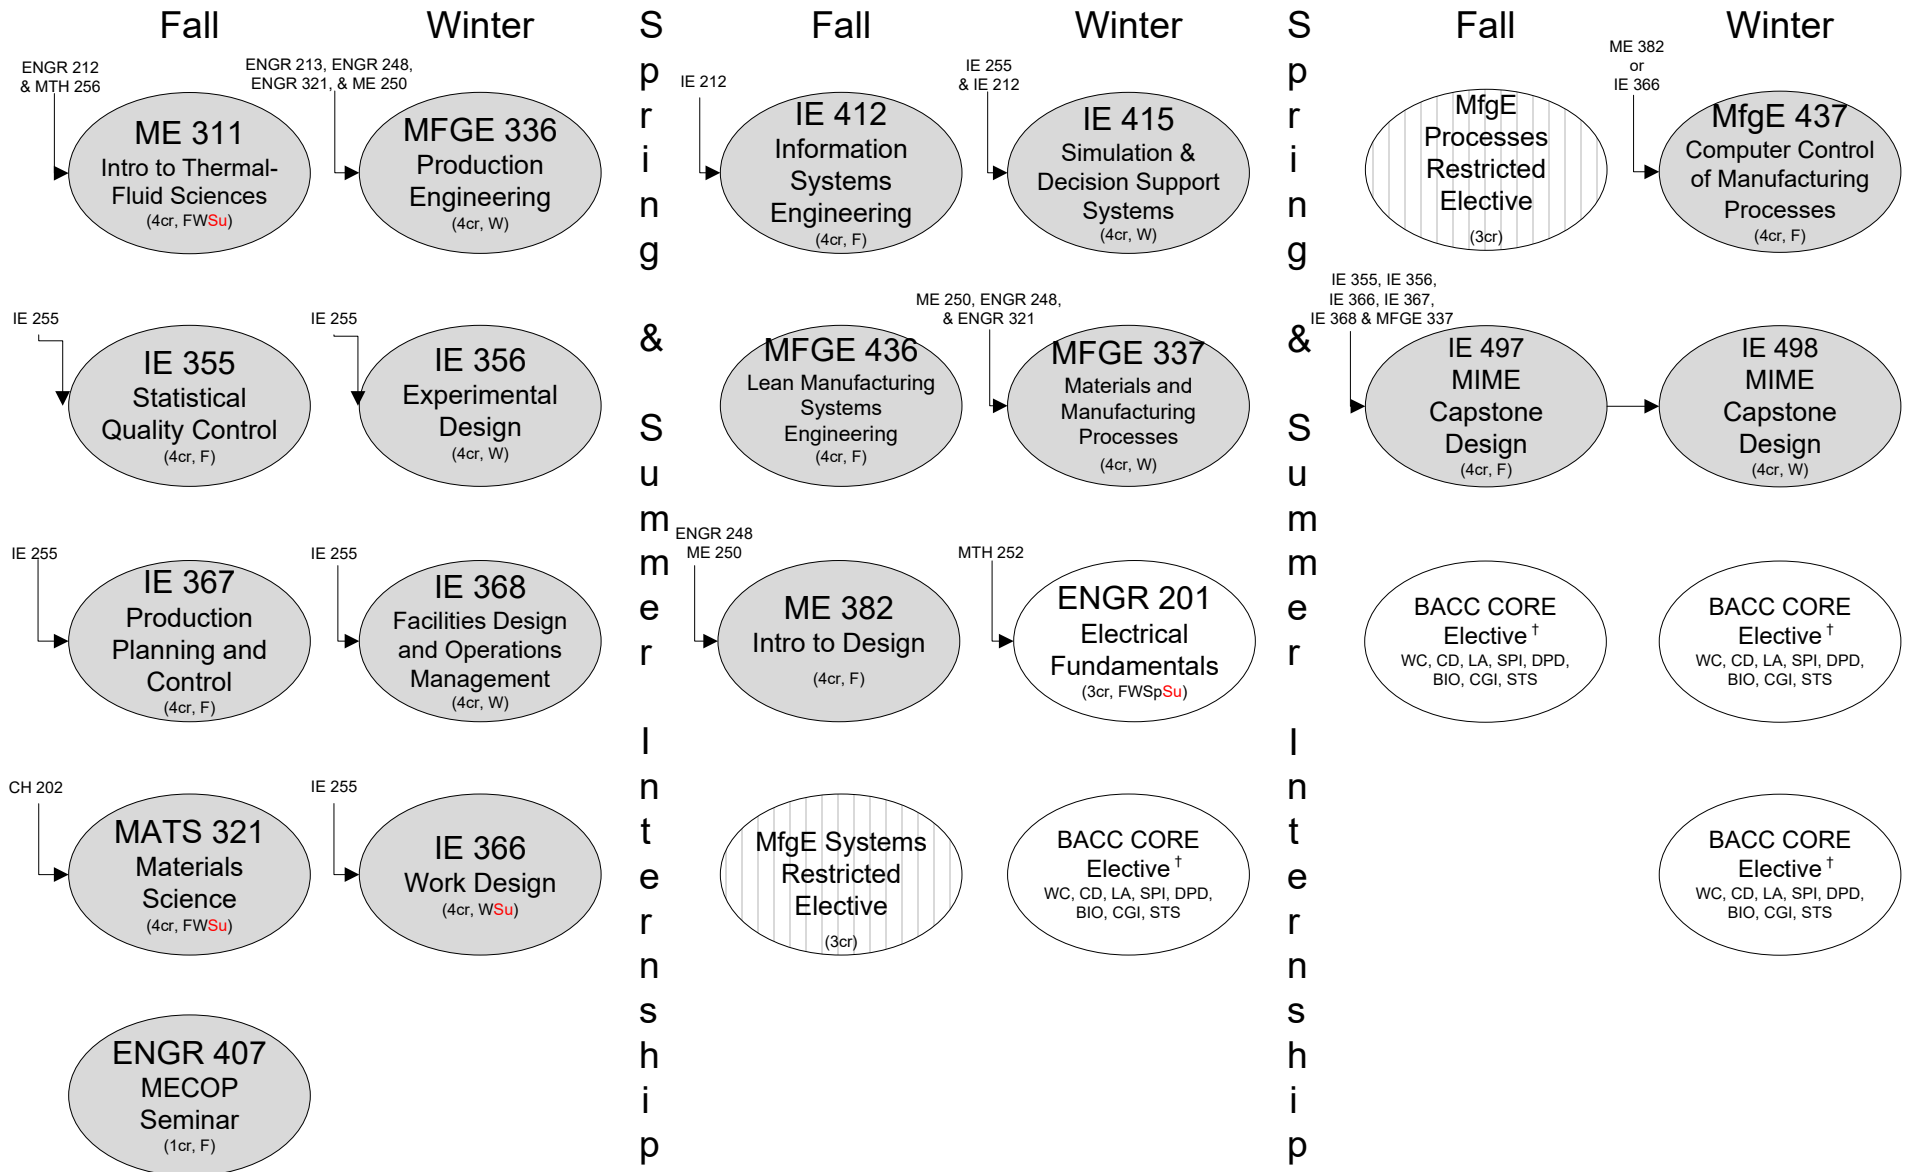

Manufacturing Engineering – MECOP

Updated 08/31/2017

○ A complete list of MfgE Electives is available through the MIME Advising website: <http://mime.oregonstate.edu/undergrad/advising/schedule-appt>.

● Access to shaded courses requires entrance to the MfgE professional program.

Su Courses listed in red as being available during a term, may or may not actually be offered.

† Bacc Core Elective courses are taken to complete OSU's baccalaureate core curriculum (<http://catalog.oregonstate.edu/bcc.aspx>) and need only be taken sometime before graduation.

For MfgE majors, the eight Bacc Core Elective courses consist of one course each in the areas of western culture (WC), cultural diversity (CD), literature and the arts (LA), social processes and institutions (SPI), biological science (BIO), difference, power and discrimination (DPD), contemporary global issues (CGI), and science, technology and society (STS).