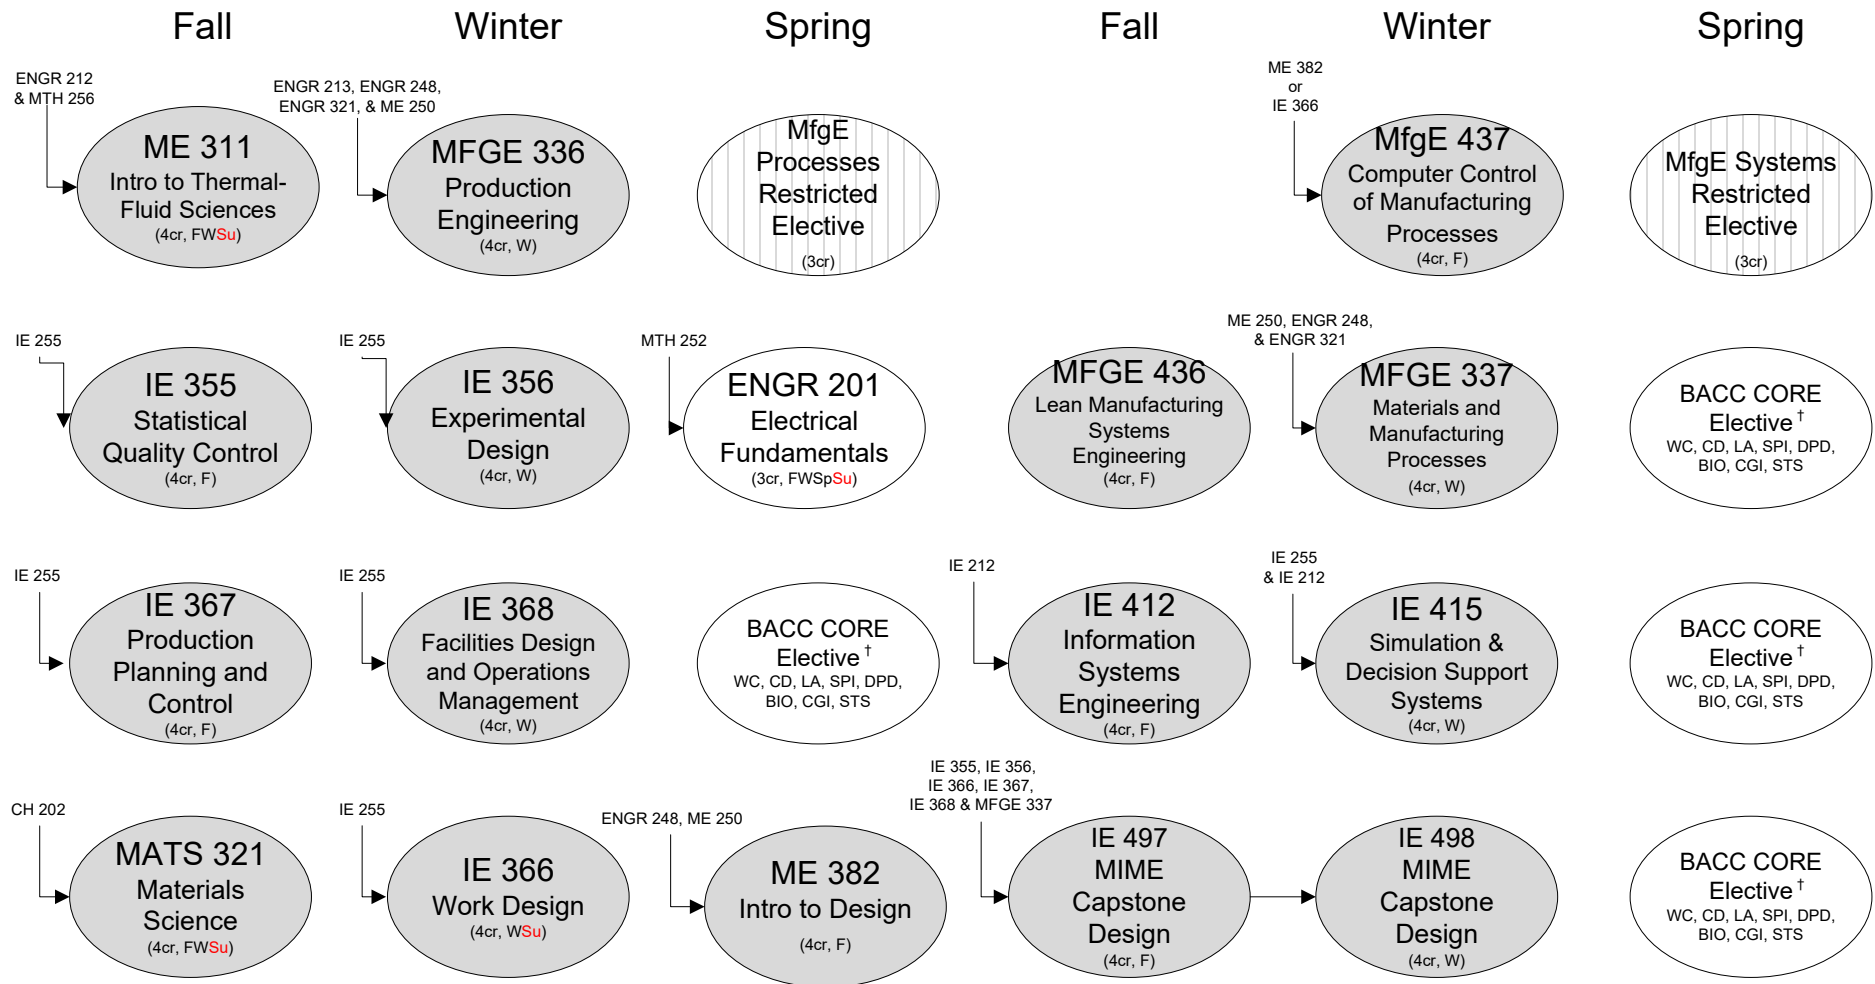

Manufacturing Engineering – Non MECOP

Updated 08/31/2017

○ A complete list of MfgE Electives is available through the MIME Advising website: <http://mime.oregonstate.edu/undergrad/advising/schedule-appt>.

◐ Access to shaded courses requires entrance to the MfgE professional program.

Su Courses listed in red as being available during a term, may or may not actually be offered.

[†] Bacc Core Elective courses are taken to complete OSU's baccalaureate core curriculum (<http://catalog.oregonstate.edu/bcc.aspx>) and need only be taken sometime before graduation.

For MfgE majors, the eight Bacc Core Elective courses consist of one course each in the areas of western culture (WC), cultural diversity (CD), literature and the arts (LA), social processes and institutions (SPI), biological science (BIO), difference, power and discrimination (DPD), contemporary global issues (CGI), and science, technology and society (STS).