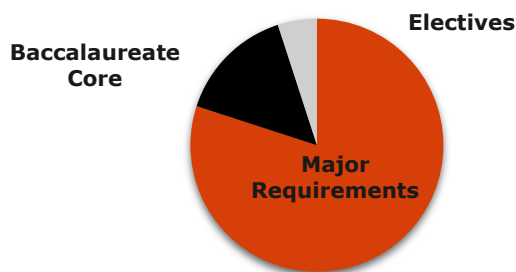

## Your Bachelor's Degree (BS) in the College of Engineering

- A minimum of 180 credits are required for graduation; 60 must be upper division (300 and 400-level courses).
- A maximum of 135 credits earned at a community college may be applied toward a bachelor's degree at OSU.
- Some courses can count towards your major and the Baccalaureate Core. Advisors can assist in selection.
- More info at [ne.oregonstate.edu/about-nse](http://ne.oregonstate.edu/about-nse)