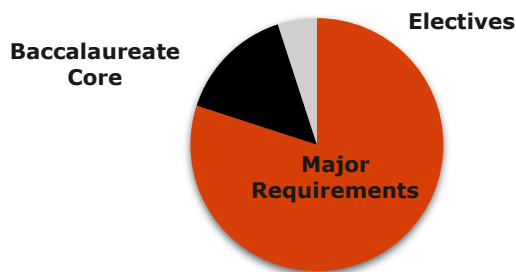

TRANSFER GUIDE FOR OREGON STATE UNIVERSITY

Major Offered At:

CORVALLIS

**Treasure Valley
Community College**

Mechanical Engineering

Mechanical engineers design, develop, and improve devices, products, processes, and systems. As a ME student, you'll take classes in mathematics, science, computer science, and design. As a mechanical engineer, the types of projects you can work on are endless. At Oregon State, ME areas of focus include design, materials, mechanics, dynamics and controls, and thermal-fluid sciences.

Examples of what ME engineers can do:

- Build satellites, rockets, & autonomous vehicles
- Design miniature heat pumps for use in protective clothing
- Develop new materials for medical products & sports equipment
- Design wind turbines, photovoltaic panels, & other renewable energy systems
- Design cook stoves for low resource environments

Your Bachelor's Degree (BS) in the College of Engineering

- A minimum of 180 credits are required for graduation; 60 must be upper division (300 and 400-level courses).
- A maximum of 135 credits earned at a community college may be applied toward a bachelor's degree at OSU.
- Some courses can count towards your major and the Baccalaureate Core. Advisors can assist in selection.
- More info at mime.oregonstate.edu/academics/undergrad/me

Courses Required for Mechanical Engineering Major

This list is comprehensive. Speak with OSU advisor for more information

Mechanical Engineering Core Requirements	Treasure Valley Equivalent Course	OSU Course	Notes
Intro to Engineering Computing	CS 161	ENGR 112	
Electrical Fundamentals I	--	ENGR 201	
Electrical Fundamentals II	--	ENGR 202	
Statics	--	ENGR 211	
Dynamics	--	ENGR 212	
Strength of Materials	--	ENGR 213	
Engr. Graphics & 3-D Modeling	--	ENGR 248	
Micro or Macro Economics	EC 201/EC 202	ECON 201/202	Complete 1 (one) course
Intro to MIME	--	MIME 101	
Intro to Manufacturing Processes	--	ME 250	
Differential Calculus	MTH 251	MTH 251	
Integral Calculus	MTH 252	MTH 252	
Vector Calculus I	--	MTH 254	
Applied Differential Equations	--	MTH 256	
Linear Algebra I	--	MTH 341	
Intro to Statistics for Engineers	--	ST 314 (LD)	
General Physics (Calculus)	PHYS 211	PH 211	
General Physics (Calculus)	PHYS 212	PH 212	
General Physics (Calculus)	PHYS 213	PH 213	
Chemistry for Engineers	CH 221	CH 201	Transfers in as CH 231 + CH 261
Chemistry for Engineers	CH 222	CH 202	Transfers in as CH 232 + CH 262
Chemistry for Engineers lab	CH 222	CH 205	Transfers in as CH 232 + CH 262