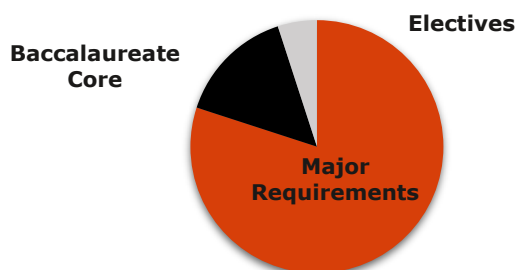

TRANSFER GUIDE FOR OREGON STATE UNIVERSITY

Major Offered At:

CORVALLIS

**Tillamook Bay
Community College**

Mechanical Engineering

Mechanical engineers design, develop, and improve devices, products, processes, and systems. As a ME student, you'll take classes in mathematics, science, computer science, and design. As a mechanical engineer, the types of projects you can work on are endless. At Oregon State, ME areas of focus include design, materials, mechanics, dynamics and controls, and thermal-fluid sciences.

Examples of what ME engineers can do:

- Build satellites, rockets, & autonomous vehicles
- Design miniature heat pumps for use in protective clothing
- Develop new materials for medical products & sports equipment
- Design wind turbines, photovoltaic panels, & other renewable energy systems
- Design cook stoves for low resource environments

Your Bachelor's Degree (BS) in the College of Engineering

- A minimum of 180 credits are required for graduation; 60 must be upper division (300 and 400-level courses).
- A maximum of 135 credits earned at a community college may be applied toward a bachelor's degree at OSU.
- Some courses can count towards your major and the Baccalaureate Core. Advisors can assist in selection.
- More info at mime.oregonstate.edu/academics/undergrad/me

Courses Required for Mechanical Engineering Major

This list is comprehensive. Speak with OSU advisor for more information

Mechanical Engineering Core Requirements	Tillamook Bay Equivalent Course	OSU Course	Notes
Intro to Engineering Computing	--	ENGR 112	
Electrical Fundamentals I	--	ENGR 201	
Electrical Fundamentals II	--	ENGR 202	
Statics	--	ENGR 211	
Dynamics	--	ENGR 212	
Strength of Materials	--	ENGR 213	
Engr. Graphics & 3-D Modeling	--	ENGR 248	
Micro or Macro Economics	EC 201 or EC 202	ECON 201/202	Complete 1 (one) course
Intro to MIME	--	MIME 101	
Intro to Manufacturing Processes	--	ME 250	
Differential Calculus	MTH 251	MTH 251	
Integral Calculus	MTH 252	MTH 252	
Vector Calculus I	MTH 254	MTH 254	
Applied Differential Equations	--	MTH 256	
Linear Algebra I	--	MTH 341	
Intro to Statistics for Engineers	--	ST 314 (LD)	
General Physics (Calculus)	--	PH 211	
General Physics (Calculus)	--	PH 212	
General Physics (Calculus)	--	PH 213	
Chemistry for Engineers	CH 221	CH 201	Transfers in as CH 231 + CH 261
Chemistry for Engineers	CH 222	CH 202	Transfers in as CH 232 + CH 262
Chemistry for Engineers lab	CH 222	CH 205	Transfers in as CH 232 + CH 262