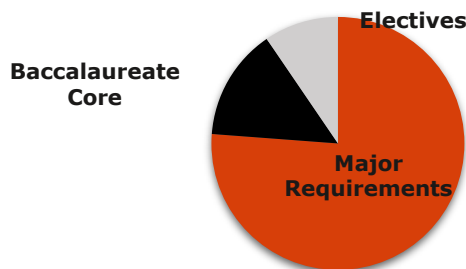

Major Offered At:

CORVALLIS

Columbia Gorge Community College

Industrial Engineering

Industrial engineers design, implement, and manage complex organizational systems and processes. IEs develop knowledge and skills in a wide variety of disciplines. These transferrable skills are crucial in today's complex world. The Industrial Engineering degree is one of the most flexible degrees offered by the College of Engineering.

Examples of what IE engineers can do:

- Manage how efficiently materials and people move around facilities
- Manage how to store, transport, & carry all types of materials, or how to set the best routes to deliver packages via parcel services
- Design manufacturing, production, & service systems such as vehicle assembly plants or hospitals

Your Bachelor's Degree (BS) in the College of Engineering

- A minimum of 180 credits are required for graduation; 60 must be upper division (300 and 400-level courses).
- A maximum of 135 credits earned at a community college may be applied toward a bachelor's degree at OSU.
- Some courses can count towards your major and the Baccalaureate Core. Advisors can assist in selection.
- More info at mime.oregonstate.edu/industrial-engineering-undergraduate-program

Courses Required for Industrial Engineering Major

This list is comprehensive. Speak with OSU advisor for more information

Industrial Engineering Core Requirements	Columbia Gorge Equivalent Course	OSU Course	Notes
Spreadsheet Skills for Ind. Engr.		IE 112	Must be taken at OSU
Comp, Methods for Industrial Engr.		IE 212	Must be taken at OSU
Intro to Ind. & Manuf. Engr.		IE 285	Must be taken at OSU
Intro to Engineering Computing	--	ENGR 112	
Electrical Foundations I	--	ENGR 201	
Statics	--	ENGR 211	
Dynamics	--	ENGR 212	
Strength of Materials	--	ENGR 213	
Engr. Graphics & 3-D Modeling	--	ENGR 248	
Intro to MIME	--	MIME 101	
Intro to Manufacturing Processes	--	ME 250	
Differential Calculus	MTH 251	MTH 251	
Integral Calculus	MTH 252	MTH 252	
Vector Calculus I	--	MTH 254	
Applied Differential Equations	--	MTH 256	
Linear Algebra I	--	MTH 341	
Intro to Statistics for Engineers	--	ST 314 (LD)	
General Physics (Calculus)	--	PH 211	
General Physics (Calculus)	--	PH 212	
General Physics (Calculus)	--	PH 213	
Chemistry for Engineers	CH 221	CH 201	Transfers in as CH 231+CH 261
Chemistry for Engineers	CH 222	CH 202	Transfers in as CH 232+CH 262
Public Speaking	COMM 111	COMM 111	
Argument & Critical Discourse		COMM 114	
Technical Writing	WR 227	WR 327 (LD)	(LD) = Lower Division Transfer