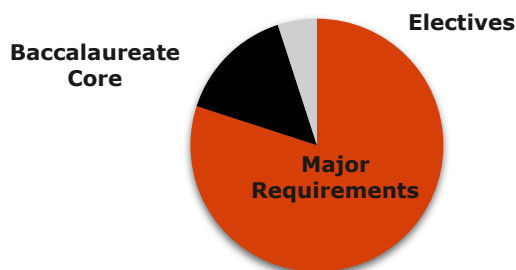

TRANSFER GUIDE FOR OREGON STATE UNIVERSITY

Major Offered At:

CORVALLIS

**Clackamas
Community College**

Ecological Engineering

The Ecological Engineering (EcoE) program at OSU was the first-of-its-kind in the nation, and the discipline is rapidly developing as an important emerging area of engineering. Ecological Engineering blends engineering and scientific principles/problem-solving techniques to optimize the design of sustainable systems (natural, urban, and agricultural) that integrate human activities into the natural environment to the benefit of both.

EcoE graduates are highly employable and have found work in a variety of employment sectors, including:

- Engineering design & consulting firms
- Government agencies (federal, state, local)
- Natural resource management/ restoration firms
- Sustainable farms & vineyards
- Surveying & ecological modeling firms
- Water and wastewater treatment facilities

Your Bachelor's Degree (BS) in the College of Engineering

- A minimum of 180 credits are required for graduation; 60 must be upper division (300 and 400-level courses).
- A maximum of 135 credits earned at a community college may be applied toward a bachelor's degree at OSU.
- Some courses can count towards your major and the Baccalaureate Core. Advisors can assist in selection.
- More info at bee.oregonstate.edu/biological-and-ecological-engineering/ecological-engineering-

Courses Required for Ecological Engineering Major

This list is comprehensive. Speak with OSU advisor for more information

Ecological Engineering Core Requirements	CCC Equivalent Course	OSU Course	Notes
Ecological Engineering I	ENGR 111	BEE 101	Starting Fall 2021, will be offered at OSU as ENGR 100
Ecological Engineering II	None	BEE 102	Starting Winter 2022, will be offered at OSU as ENGR 102; can sub this course with additional elective if both ENGR 111 and ENGR 112 taken at CCC
Ecological Engineering III	ENGR 112	BEE 103	Starting Spring 2022, will be offered at OSU as ENGR 103
Fundamentals of Eco Engr.	None	BEE 221	
Ecological Engr. Computation	None	BEE 222	
Ecology for Engineers	None	BEE 270	
Statics	ENGR 211	ENGR 211	
Strength of Materials	ENGR 213	ENGR 213	
General Chemistry (with lab)	CH 221	CH 231/261	
General Chemistry (with lab)	CH 222	CH 232/262	
General Chemistry (with lab)	CH 223	CH 233/263	
Differential Calculus	MTH 251	MTH 251	
Integral Calculus	MTH 252	MTH 252	
Vector Calculus I	MTH 254	MTH 254	
Applied Differential Equations	MTH 256	MTH 256	
Intro to Matrix Algebra & Series	MTH 253	MTH 264+MTH 265	
Intro to Statistics for Engineers	None	ST 314	
General Physics (with Calculus)	PH 211	PH 211	
General Physics (with Calculus)	PH 212	PH 212	
General Physics (with Calculus)	PH 213	PH 213	

Courses Required for Ecological Engineering Major, cont.