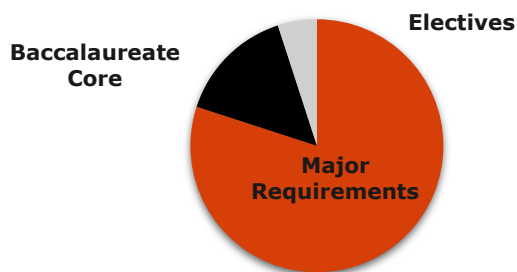

Major Offered At:

CORVALLIS

**Mt. Hood
Community College**

Computer Science – Computer Systems Option

Computer science is the study of algorithms and problem solving. These problems apply to every scientific, engineering, and mathematical field, making computer scientists relevant in every professional field today. A computer science degree at Oregon State can give you the skills to program a custom low-level sensor board all the way up to coordinating cloud datacenters full of servers.

One of the benefits of the Systems option is its accreditation. The Computer Systems Option is accredited by the Computing Accreditation Commission of ABET, <http://www.abet.org> in both Bachelors of Science degrees and in Honors Bachelors of Science degrees. The Computer Systems option gives students the necessary training and preparation that many large companies (such as Google, Apple, and Intel) desire.

Your Bachelor's Degree (BS) in the College of Engineering

- A minimum of 180 credits are required for graduation; 60 must be upper division (300 and 400-level courses).
- A maximum of 135 credits earned at a community college may be applied toward a bachelor's degree at OSU.
- Some courses can count towards your major and the Baccalaureate Core. Advisors can assist in selection.
- More info at eecs.oregonstate.edu/undergraduate-programs/computer-science

Courses Required for Computer Science Major, Computer Systems option

This list is comprehensive. Speak with OSU advisor for more information

Computer Science – Systems Core Requirements	MHCC Equivalent Course	OSU Course	Notes
Computer Science Orientation	CS 160	CS 160	
Intro to Computer Science I	CS 161	CS 161	
Intro to Computer Science II	CS 162	CS 162	
Data Structures	CS 260	CS 261	
Web Development	N/A	CS 290	
Digital Logic Design	N/A	ECE 271	
Digital Logic Design lab	N/A	ECE 272	
Differential Calculus	MTH 251	MTH 251	
Integral Calculus	MTH 252	MTH 252	
Vector Calculus I	MTH 254	MTH 254	
Elements of Discrete Math	N/A	MTH 231	
Introduction to Matrix Algebra	N/A	MTH 264	
Introduction to Series	N/A	MTH 265	
Intro to Statistics for Engineers	N/A	ST 314	
General Physics (Calculus) with Rec.	PH 211	PH 211/221	
General Physics (Calculus) with Rec.	PH 212	PH 212/222	
General Physics (Calculus) with Rec.	PH 213	PH 213/223	
Public Speaking	COMM 111	COMM 111	Complete 1(one) course
Argument & Critical Discourse	COMM 114	COMM 114	
Writing in Business	N/A	WR 214	Complete 1(one) course
English Composition	N/A	WR 222	
Technical Writing	WR 227	WR 327