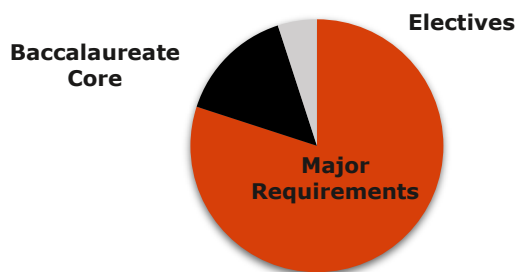

Major Offered At:

CORVALLIS

**Klamath
Community College**

Computer Science – Computer Systems Option

Computer science is the study of algorithms and problem solving. These problems apply to every scientific, engineering, and mathematical field, making computer scientists relevant in every professional field today. A computer science degree at Oregon State can give you the skills to program a custom low-level sensor board all the way up to coordinating cloud datacenters full of servers.

One of the benefits of the Systems option is its accreditation. The Computer Systems Option is accredited by the Computing Accreditation Commission of ABET, <http://www.abet.org> in both Bachelors of Science degrees and in Honors Bachelors of Science degrees. The Computer Systems option gives students the necessary training and preparation that many large companies (such as Google, Apple, and Intel) desire.

Your Bachelor's Degree (BS) in the College of Engineering

- A minimum of 180 credits are required for graduation; 60 must be upper division (300 and 400-level courses).
- A maximum of 135 credits earned at a community college may be applied toward a bachelor's degree at OSU.
- Some courses can count towards your major and the Baccalaureate Core. Advisors can assist in selection.
- More info at eecs.oregonstate.edu/undergraduate-programs/computer-science

Courses Required for Computer Science Major, Computer Systems option

This list is comprehensive. Speak with OSU advisor for more information

Computer Science – Systems Core Requirements	KCC Equivalent Course	OSU Course	Notes
Computer Science Orientation	N/A	CS 160	
Intro to Computer Science I	N/A	CS 161	
Intro to Computer Science II	N/A	CS 162	
Data Structures	N/A	CS 261	
Web Development	N/A	CS 290	
Digital Logic Design	N/A	ECE 271	
Digital Logic Design lab	N/A	ECE 272	
Differential Calculus	MTH 251	MTH 251	
Integral Calculus	MTH 252	MTH 252	
Vector Calculus I	MTH 254	MTH 254	
Elements of Discrete Math	N/A	MTH 231	
Introduction to Matrix Algebra	N/A	MTH 264	
Introduction to Series	N/A	MTH 265	
Intro to Statistics for Engineers	N/A	ST 314	
General Physics (Calculus) with Rec.	PHY 211/211L	PH 211/221	
General Physics (Calculus) with Rec.	PHY 212/212L	PH 212/222	
General Physics (Calculus) with Rec.	PHY 213/213L	PH 213/223	
Public Speaking Argument & Critical Discourse	SPE 111	COMM 111 COMM 114	Complete 1(one) course
Writing in Business English Composition	N/A	WR 214 WR 222	Complete 1(one) course
Technical Writing	WRI 227	WR 327