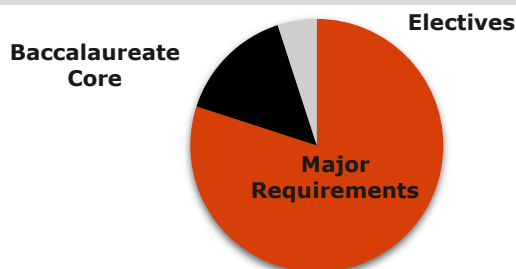

TRANSFER GUIDE FOR OREGON STATE UNIVERSITY

Major Offered At:

CORVALLIS

**Columbia Gorge
Community College**

Bioengineering

Bioengineering is an interdisciplinary field that applies scientific and engineering principles to the development of new biologics, materials, devices, and processes in the broad areas of bioprocess, biomedical, and bioenvironmental technology. You will study heat and fluid flow and how they are coupled with biological reactions or phenomena.

- cosmetics,
- prosthetics,
- fermentation,
- cellular and tissue engineering.

Your Bachelor's Degree (BS) in the College of Engineering

- A minimum of 192 credits are required for graduation; 60 must be upper division (300 and 400-level courses).
- A maximum of 135 credits earned at a community college may be applied toward a bachelor's degree at OSU.
- Some courses can count towards your major and the Baccalaureate Core. Advisors can assist in selection.
- More info at cbee.oregonstate.edu/bioe-undergraduate-program